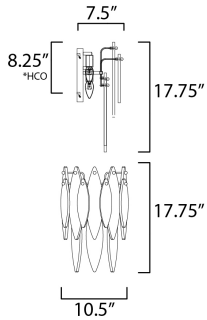

PRODUCT DESCRIPTION

Hand-formed glass petals of Clear and Champagne-tint suspend from a tiered frame of gold and accented with petals of solid metal finished in Gold Leaf. Numerous candelabra sockets are strategically placed within the fixture to create glimmer and elegance to this majestic collection.